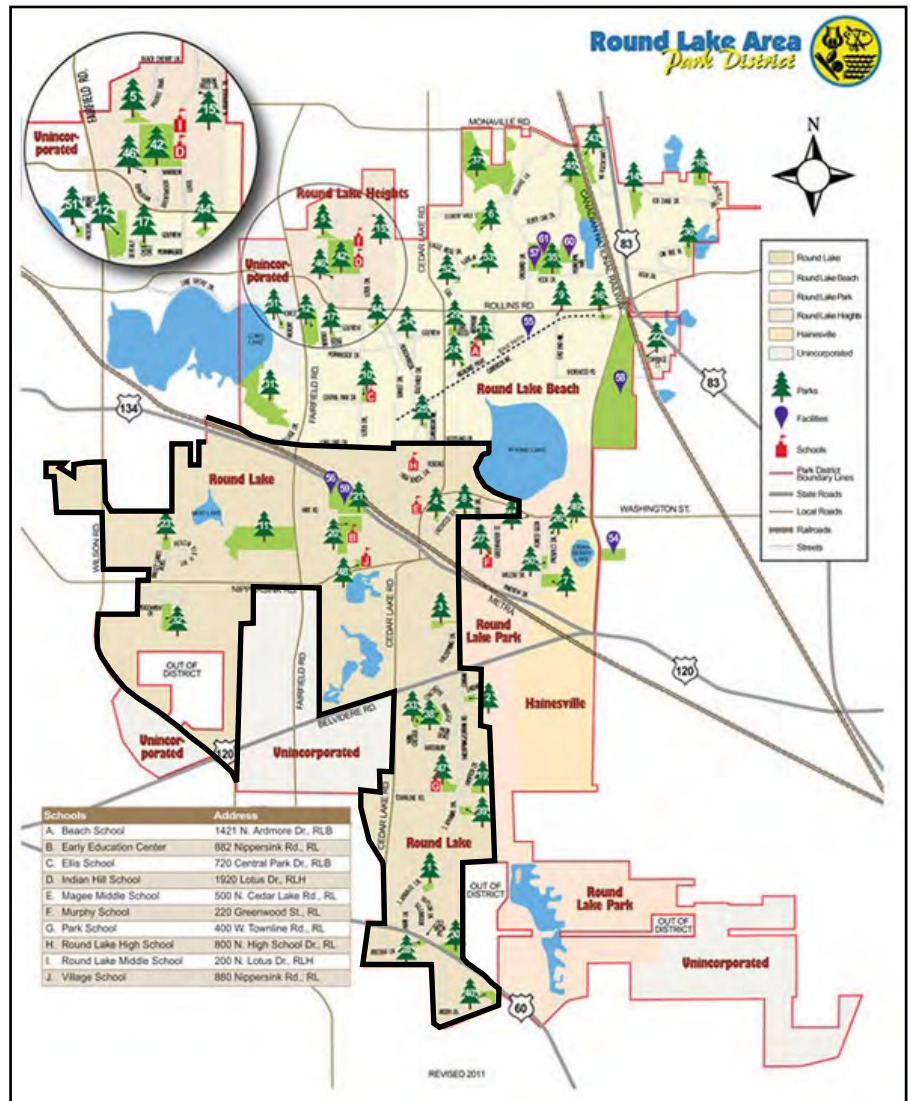

Round Lake Governmental Jurisdictions (continued)

PARKS

The Round Lake Area Park District is the only governmental district that encompasses the entire Village of Round Lake. The district includes 18 parks and 1 forest preserve (Lake County's Nippersink Forest Preserve) in the Village. The Park District's office is located at 814 Hart Road, and offers a wide range of programs including: Aquatics, Youth Basketball, AYSO Soccer, Summer Camp, Challenge Course, Children's Neighborhood Museum, Nature Museum, Music, Theater, and Dance Lessons, Senior Center, and Special Recreation for individuals with disabilities. The district also serves Round Lake Heights, Round Lake Beach, Round Lake Park, Hainesville, and adjacent areas of unincorporated land. In total the park district maintains 53 parks and 8 other facilities including community centers, a nature museum, bike trail, and golf course.

ROUND LAKE AREA PARK DISTRICT MAP

DATA SOURCE: ROUND LAKE AREA PARK DISTRICT