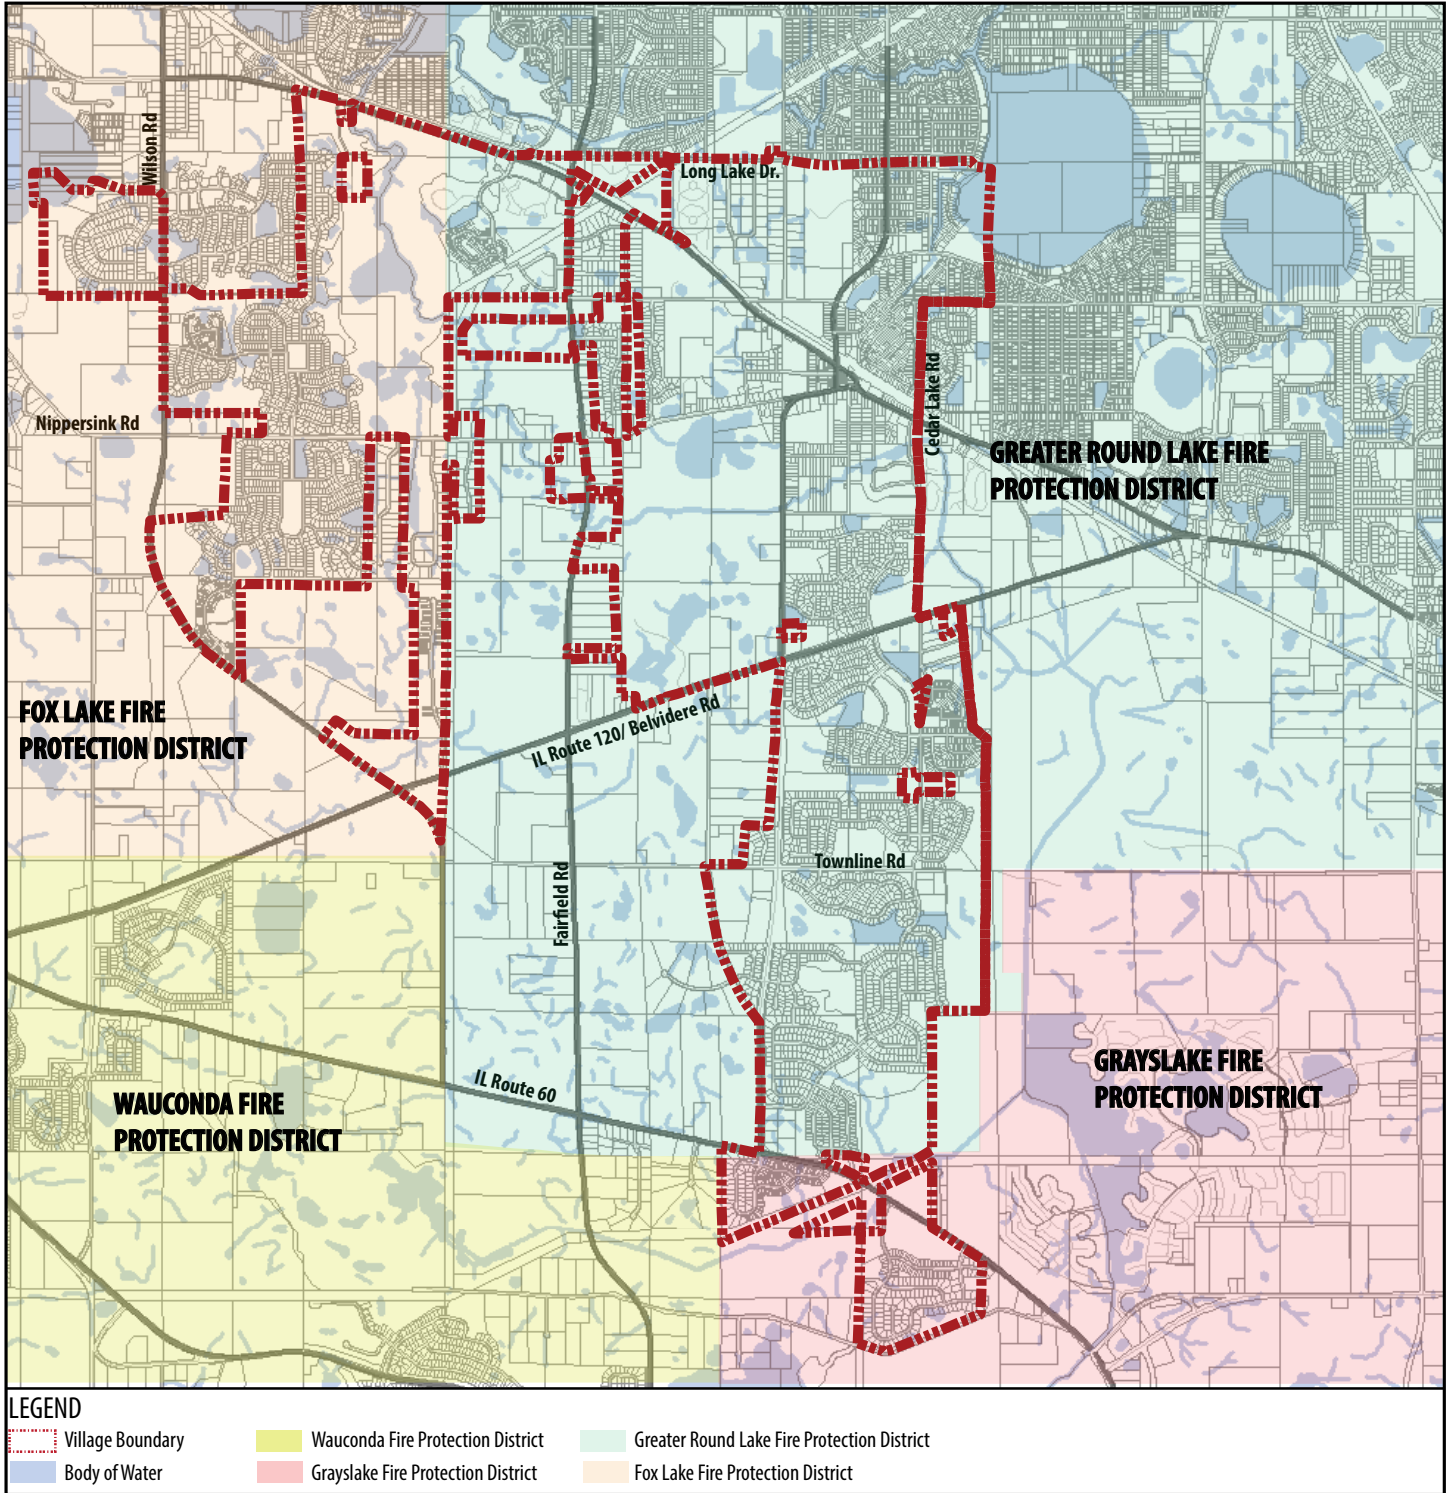

Round Lake Governmental Jurisdictions (continued)

FIRE PROTECTION DISTRICT MAP

DATA SOURCE: BAXTER & WOODMAN, INC. | MAP PREPARED BY: TESKA ASSOCIATES, INC.